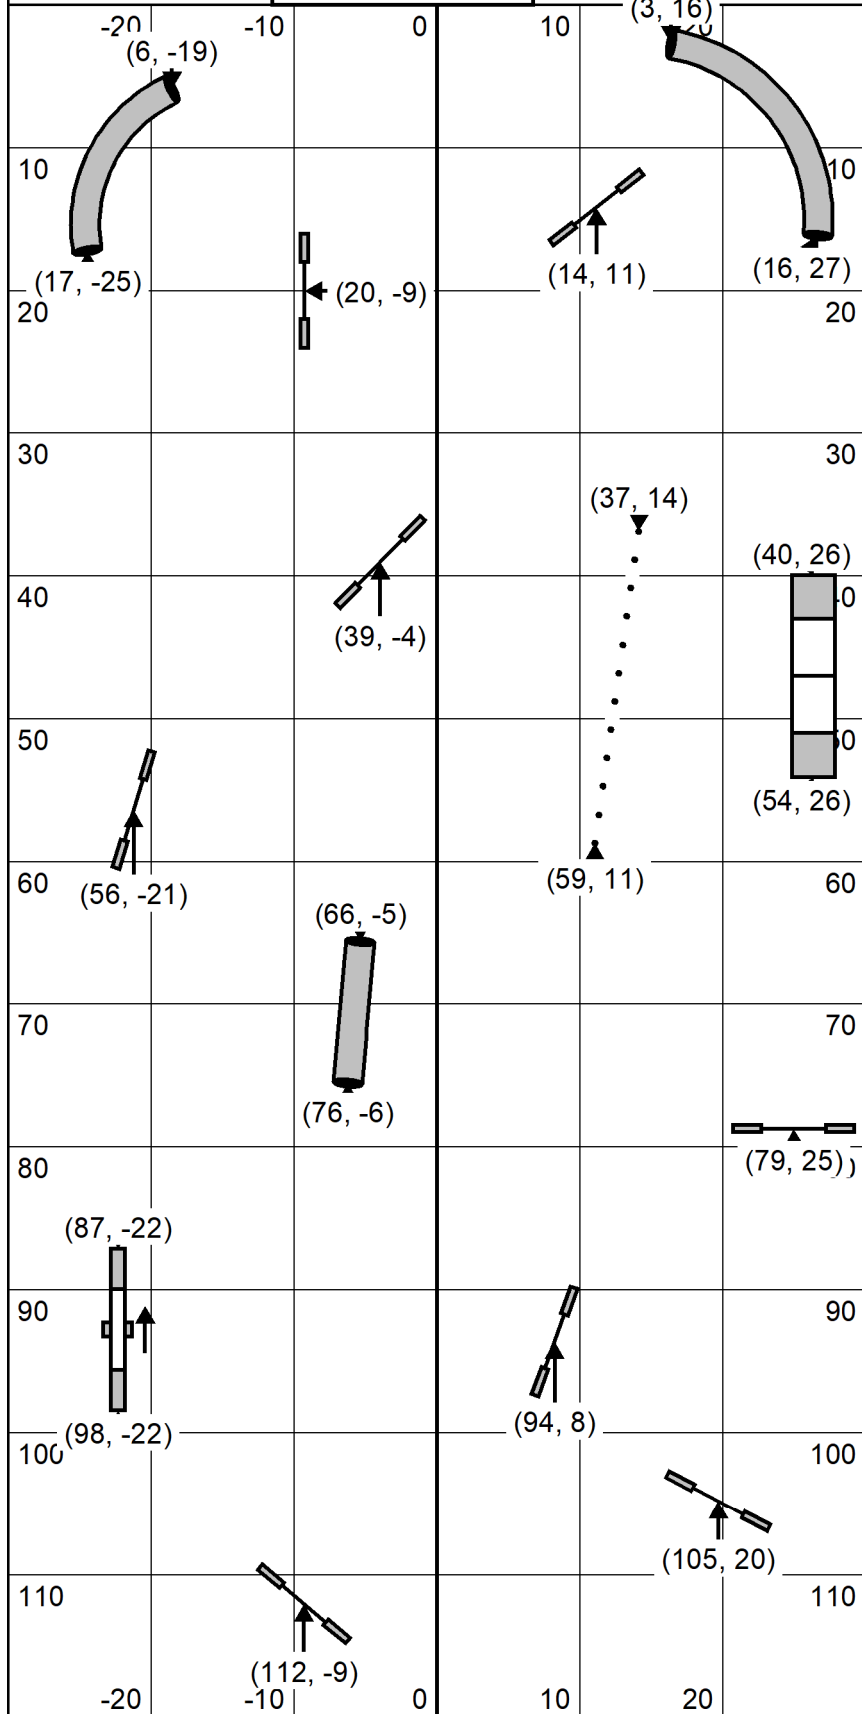

JAG UKI trial  
 December 8, 2024  
 Judge Kelly Ely  
 Beg Nov Agility

enter/exit	map is an approximation only	enter/exit
------------	------------------------------	------------